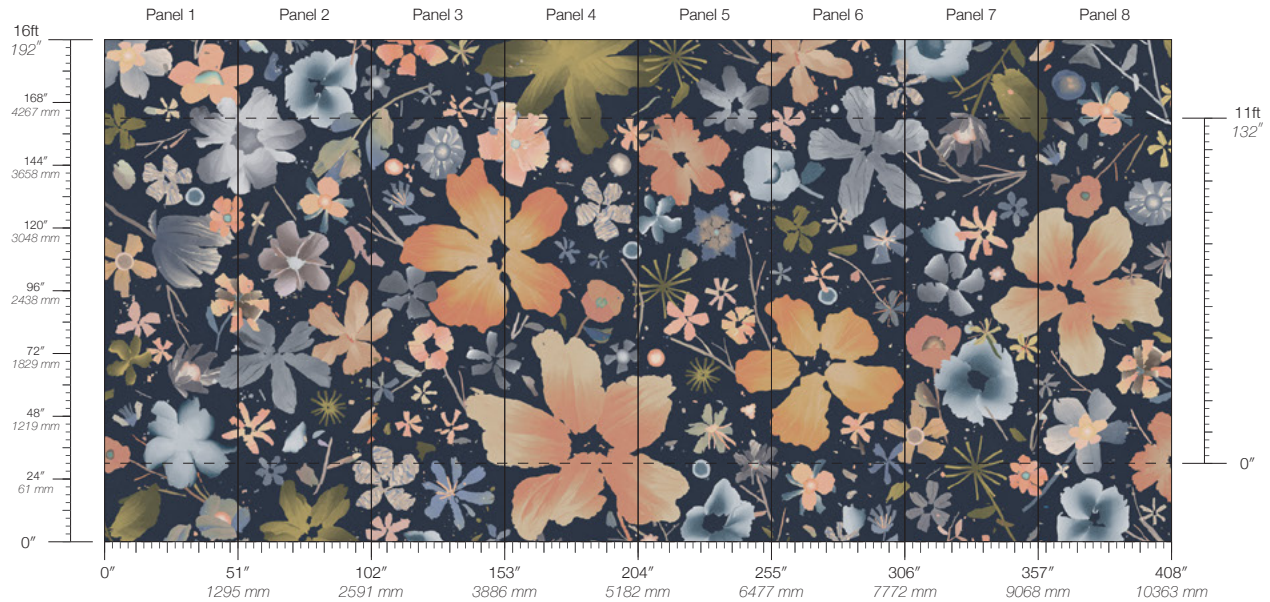

Botanica Perennial

Suitable for residential and commercial projects

COLOR
Perennial

ITEM
6206

CONTENT
Type II PVC-Free TPO

PANEL WIDTH
51" / 1295 mm trimmed

PANEL HEIGHT
132" / 3353 mm standard
192" / 4877 mm extended

REPEAT
Non-repeating

STOCK
Made to order

LEAD TIME
4 weeks to print

MINIMUM
1 panel

PRICE
Available upon request

ORIGIN
USA

DETAILS
Custom options available

MAINTENANCE
Water-based cleanser

ENVIRONMENTAL
Recycled Content
Phthalate Free
Low VOC
HPD Available

SPECS
100% TPO face
Non-woven backing
18 oz per linear yard
480 g per linear meter
Woven surface texture

TESTING
(US) ASTM E84 Adhered Class A
(EU) EN 15102 class B, s2
NFPA 286 class A
CCC-W-408D type II
W-101 type II class A

CONTACT
sales@calicowallpaper.com
+1 718 243 1705
57 Lispenard Street
New York, NY 10013 USA

DISCLAIMER
Refer to our website to see the full mural artwork. Reference the physical sample for color and texture. Panel maps represent mural artwork only.